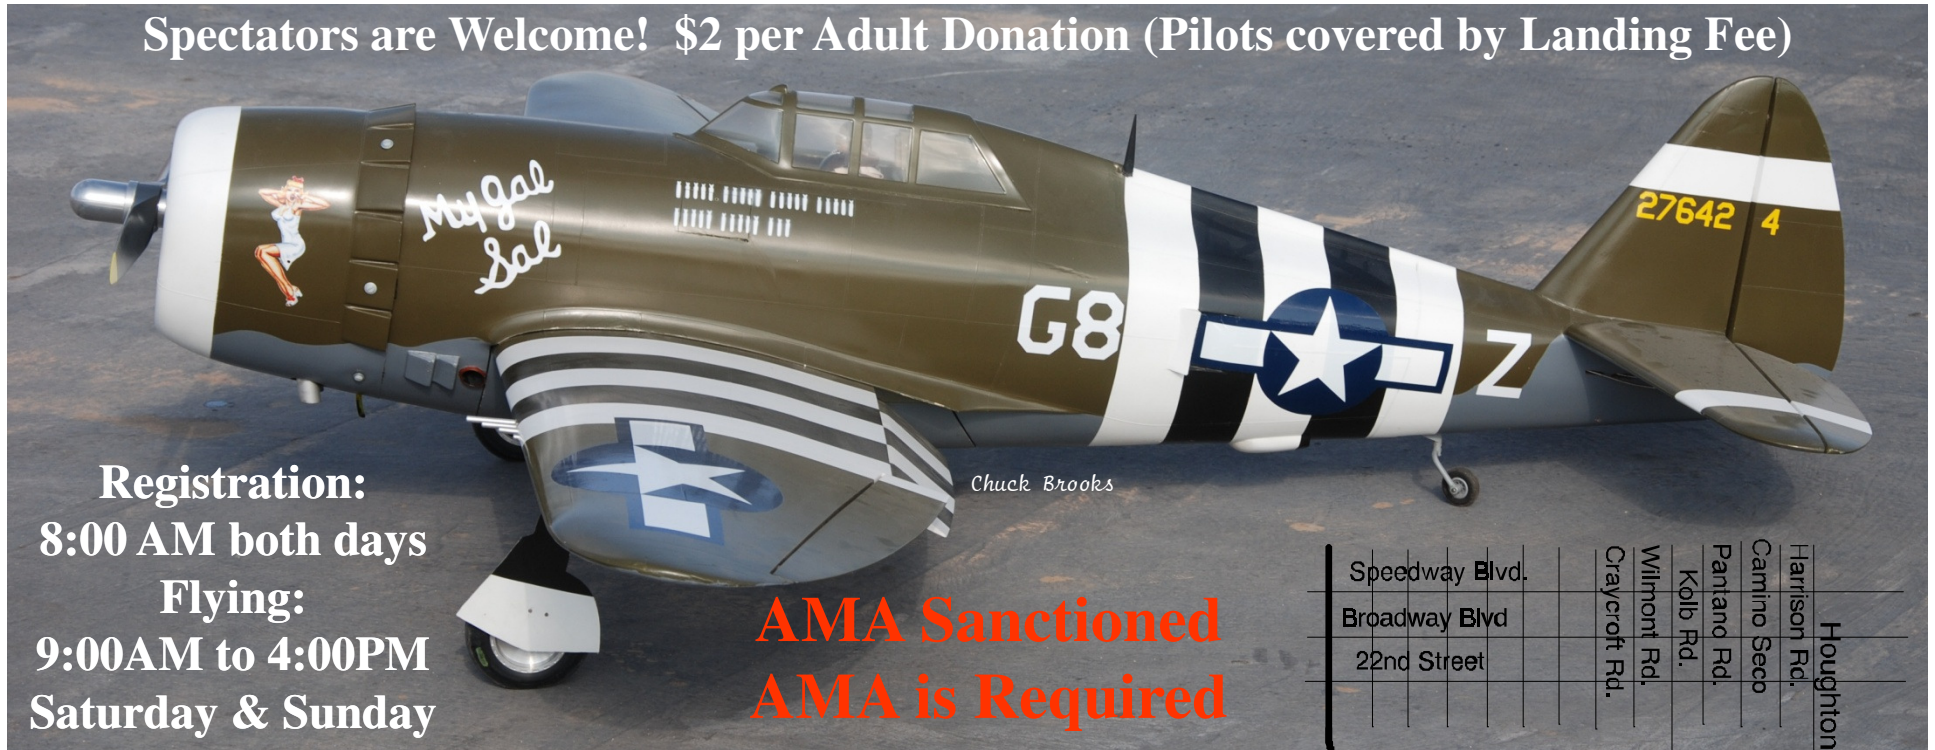

TUCSON WINTER SCALE CLASSIC 2009

SCALE FLY-IN & MODEL SWAP MEET

November 28 & 29

Sponsored by the Tucson Radio Control Club (TRCC)

Spectators are Welcome! \$2 per Adult Donation (Pilots covered by Landing Fee)

Registration:
8:00 AM both days

Flying:
9:00AM to 4:00PM
Saturday & Sunday

AMA Sanctioned
AMA is Required

Event Director:
Al Mosher
6310 E Tanuri Cir
Tucson AZ 85750
(520)- 885-8874
Alanmosher@aol.com

\$20 Landing Fee for as many planes as you can bring!
Any Size is OK but no profiles please.
Sanitary Facilities,
Camping On-Site (no hook-ups)
Food Available